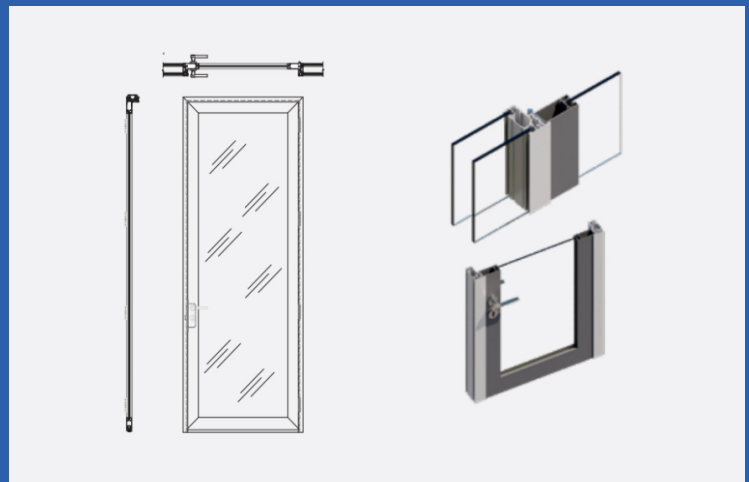

STILE DOOR

Technical Data Sheet

Product Information

Dimensions:

Standard maximum height: 9ft 6in
(can be increased with engineering stamp)
Width: 1-3/4"

Acoustic Performance:

Up to 41STC

Track and Frame Materials:

Aluminum

Finishes:

Powder Coat

Hardware:

Sky 365 standard hardware
Custom hardware schedules accommodated
Stile Door accommodates of hardware specified

Glass Types:

Tempered
Heat Soaked
Annealed
Ballistic
LCD
Tinted

Swing Options:

Offset Pivot
Frame mounted

The perfect choice when maximum natural light and security are essential.

The standard Stile Door Leaf has a 4" visual perimeter by 1-1/4" thick and can be incorporated into any of our door frames. Wider Stiles are available upon request.

This is the ideal system to incorporate your desired security package and at the same time, allow as much natural light into your office space as possible.

Hinges or offset pivots can be used in association with a wide range of hydraulic closers.