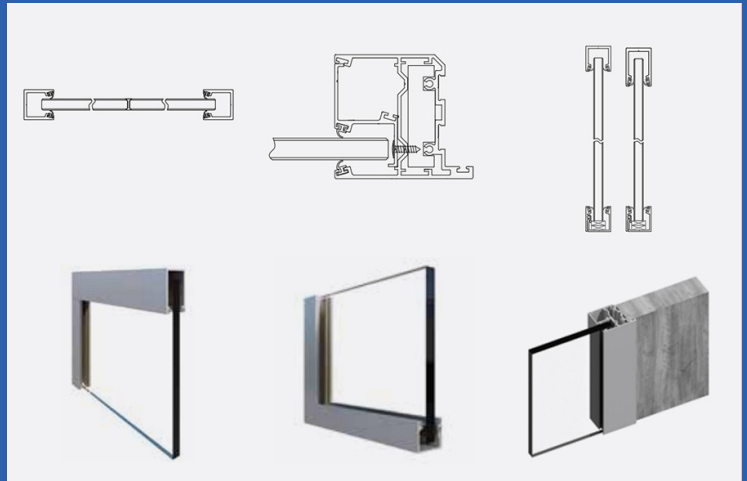

SKY365

QUARTZ DOUBLE GLAZED

Technical Data Sheet

Product Information

Dimensions:

Standard maximum height: 13ft 9in
(can be increased with engineering stamp)
Track Width: 4"

Acoustic Performance:

Up to 57 STC

Joints:

Clear Polycarbonate dry fit or silicone butt glazing, please specify
Dry joints available in 180, 135, 90 & T.

Deflection:

Max 1.5" allowed in deep deflection header

Door Configurations:

Frameless Glass
Framed All Glass
Stile Door with Glass
Double Glazed Acoustic
Timber Door

Track and Frame Materials:

Aluminum

Finishes:

Powder Coat
Anodized Color options
Wood Effect

Hardware:

Sky 365 standard hardware
Custom hardware schedules accommodated

Glass Types:

Tempered
Tempered-Laminated
Ballistic
LCD
Tinted

Thicknesses:

3/8" min – 13/16" max

Single glazing for minimal aesthetic with the benefit of high acoustic resistance. "Quartz frameless glazing system is both stylish and simple. It is mullion free, with minimal tracks at head, base and abutments." Quartz enables a visually frameless optical with high levels of performance.