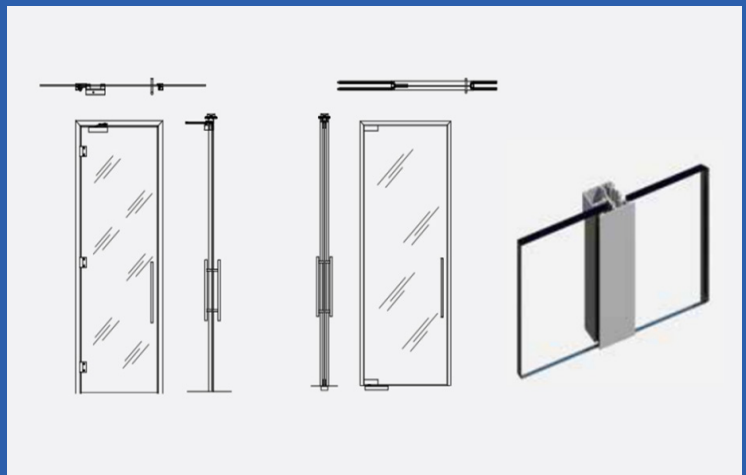

#### Dimensions:

Standard maximum height: 12ft  
1/2" – 3/4" Glass thickness

#### Hardware:

Sky 365 standard hardware  
Custom hardware schedules accommodated

#### Swing Options:

Center Pivot (double or single acting)  
Offset Pivot

Sky 365's Full Glass Door maximizes the daylight opening on the door whilst still retaining the highest STC available by sealing the perimeter against the frame.

Fully Tempered or Tempered Laminated doors up to 3/4" thick can be accommodated with frame mounted hinges or offset pivots.

Alternately a frameless system can be used with our own 'patch' fittings. Please contact our design team for further information.